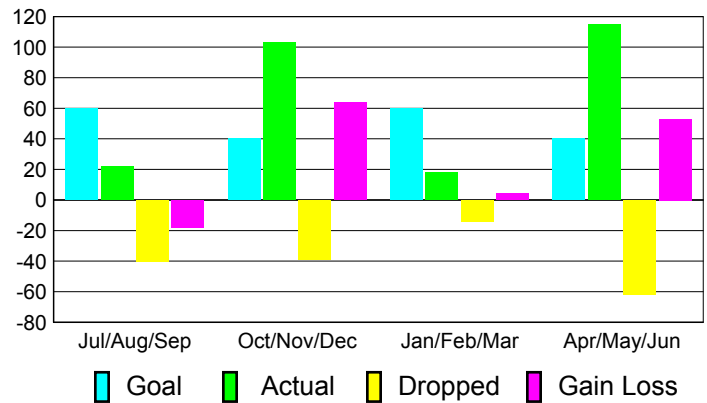

Membership Results 2010-2011

Goal, New, Dropped, Gain/Loss

Comparison of Membership Gain/Loss

Current Year Compared to the Previous Year