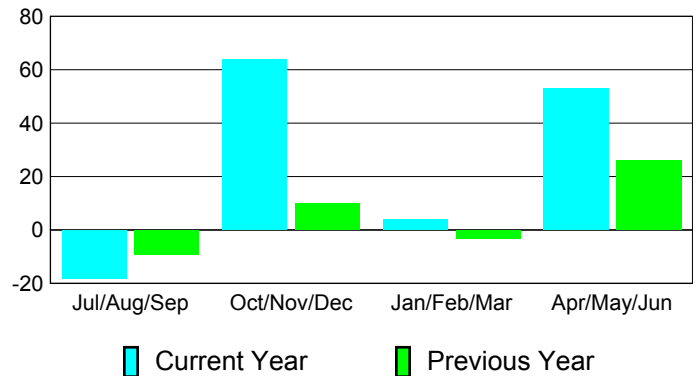

Membership Results
2010-2011

Membership
2009-2010

Month	Net Memb Goal	Actual New Memb	Actual Dropped Memb	Gain/Loss of Memb	Gain/Loss of Memb
Jul/Aug/Sep	60	22	-40	-18	-9
Oct/Nov/Dec	40	103	-39	64	10
Jan/Feb/Mar	60	18	-14	4	-3
Apr/May/June	40	115	-62	53	26
Totals	200	258	-155	103	24

Membership Results 2010-2011

Goal, New, Dropped, Gain/Loss

Comparison of Membership Gain/Loss

Current Year Compared to the Previous Year

Gender Comparison 2010-2011

Jul/Aug/Sep

Oct/Nov/Dec

Jan/Feb/Mar

Apr/May/June

Male

Female