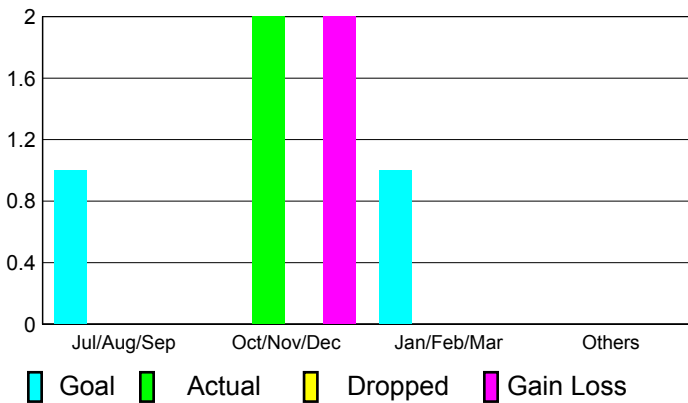

2010-2011 GMT Reports for District (or Undistricted) **District LD 2**

GMT: **Mr. Edisson Karnopp**

Location: **BRAZIL**

GMT CA: **3**

CLUBS

Club Results
2010-2011

Clubs
2009-2010

Month	New Club Goal	Actual New Clubs	Actual Dropped Clubs	Gain/Loss of Clubs	Gain/Loss of Clubs
Jul/Aug/Sep	1	0	0	0	0
Oct/Nov/Dec	0	2	0	2	0
Jan/Feb/Mar	1	0	0	0	0
Apr/May/June	0	0	0	0	0
Totals	2	2	0	2	0

Club Results 2010-2011

Goal, New, Dropped, Gain/Loss

Comparison of Club Gain/Loss

Current Year Compared to the Previous Year

YTD Status Quo Clubs 2010-2011

Status Quo Clubs Compared to Status Quo Members

MEMBERSHIP